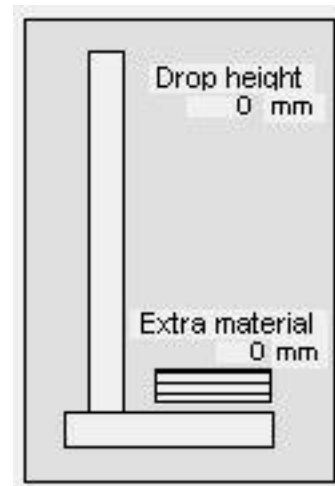

USER INTERFACE

DIMENSIONS

TESTER MASS ABOUT 270 KG