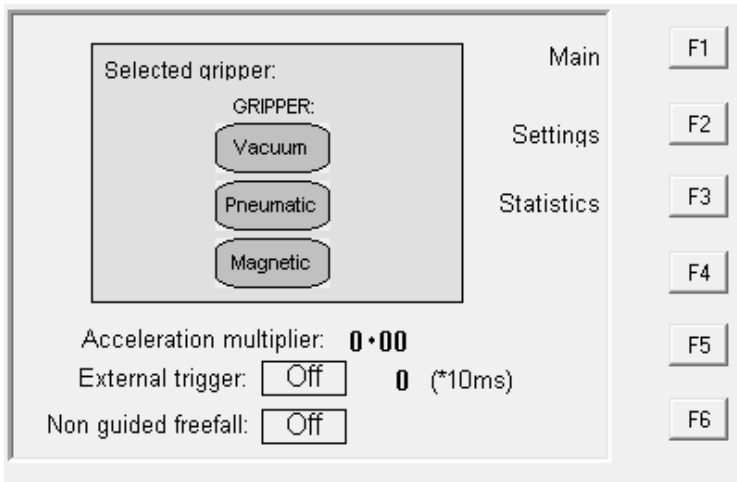

USER INTERFACE

DIMENSIONS

TESTER MASS ABOUT 270 KG