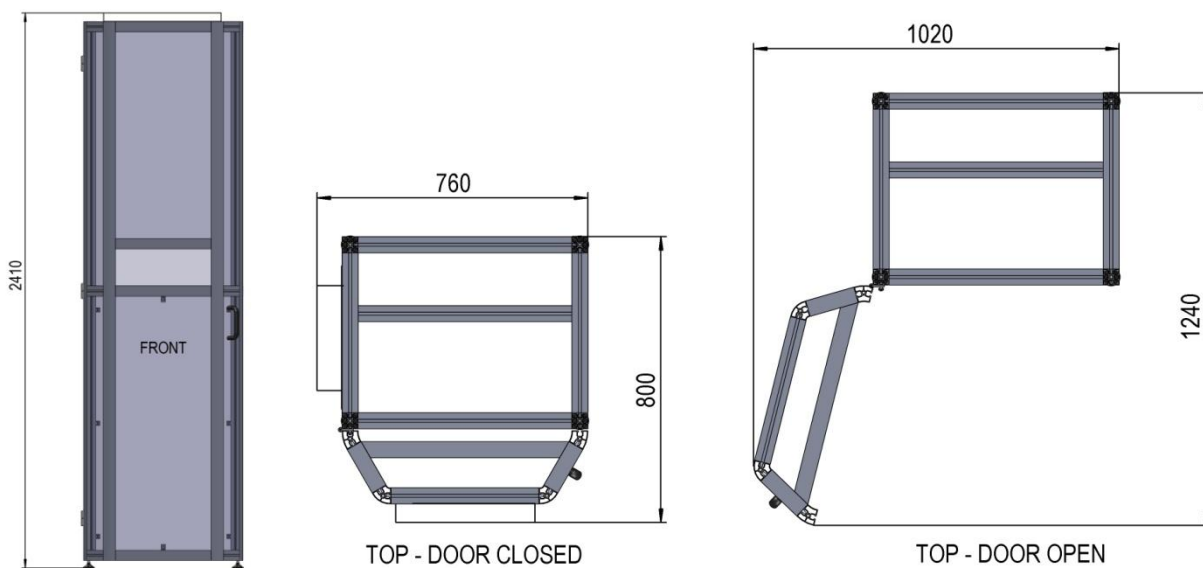

USER INTERFACE

DIMENSIONS

TESTER MASS ABOUT 270 KG